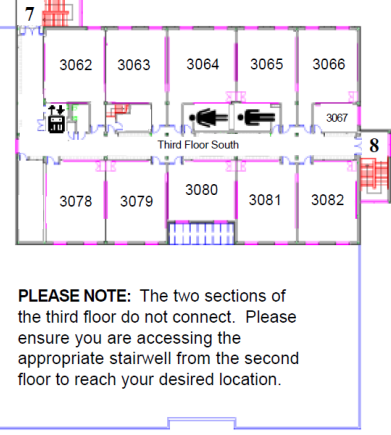

Pine Ridge Secondary School

2155 Liverpool Road North
 Pickering ON L1X 1V4 www.PineRidgeSecondarySchool.ca

tel: 905-420-1885

THIRD FLOOR - NORTH WING

THIRD FLOOR - SOUTH WING

PLEASE NOTE: The two sections of the third floor do not connect. Please ensure you are accessing the appropriate stairwell from the second floor to reach your desired location.

SECOND FLOOR

FIRST FLOOR

- Elevator
- Drinking Fountain
- A Changeroom
- Boys' Washroom
- 1 Stairwell
- 1000 Workroom
- 1001 Classroom
- Girls' Washroom