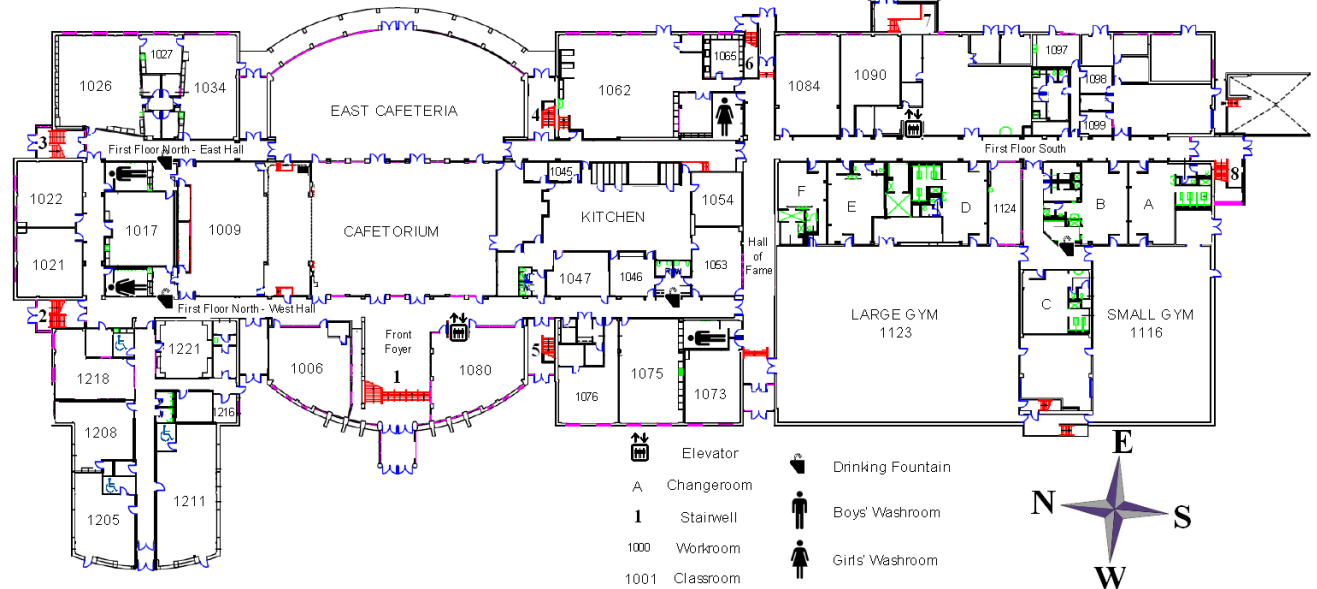

Pine Ridge Secondary School

2155 Liverpool Road North
 Pickering ON L1X 1V4 www.PineRidgeSecondarySchool.ca

tel: 905-420-1885

THIRD FLOOR - NORTH WING

THIRD FLOOR - SOUTH WING

PLEASE NOTE: The two sections of the third floor do not connect. Please ensure you are accessing the appropriate stairwell from the second floor to reach your desired location.

SECOND FLOOR

FIRST FLOOR

- Elevator
- Drinking Fountain
- A Changeroom
- Boys' Washroom
- 1 Stairwell
- 1000 Workroom
- 1001 Classroom
- Girls' Washroom