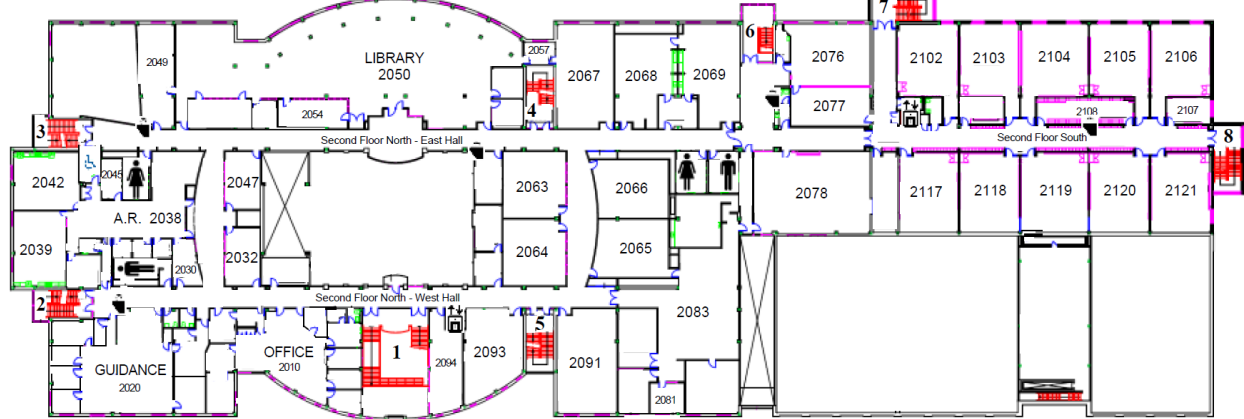

Pine Ridge Secondary School

2155 Liverpool Road North
 Pickering ON L1X 1V4 www.PineRidgeSecondarySchool.ca

tel: 905-420-1885

THIRD FLOOR - NORTH WING

THIRD FLOOR - SOUTH WING

PLEASE NOTE: The two sections of the third floor do not connect. Please ensure you are accessing the appropriate stairwell from the second floor to reach your desired location.

SECOND FLOOR

FIRST FLOOR

- Elevator
- Drinking Fountain
- A Changeroom
- Boys' Washroom
- 1 Stairwell
- 1000 Workroom
- 1001 Classroom
- Girls' Washroom