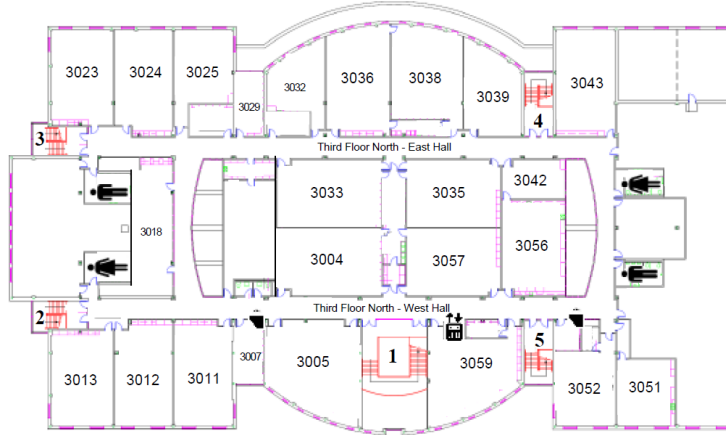

Pine Ridge Secondary School

2155 Liverpool Road North
 Pickering ON L1X 1V4 www.PineRidgeSecondarySchool.ca

tel: 905-420-1885

THIRD FLOOR - NORTH WING

THIRD FLOOR - SOUTH WING

PLEASE NOTE: The two sections of the third floor do not connect. Please ensure you are accessing the appropriate stairwell from the second floor to reach your desired location.

SECOND FLOOR

FIRST FLOOR

- Elevator
- Drinking Fountain
- A Changeroom
- Boys' Washroom
- 1 Stairwell
- 1000 Workroom
- 1001 Classroom
- Girls' Washroom